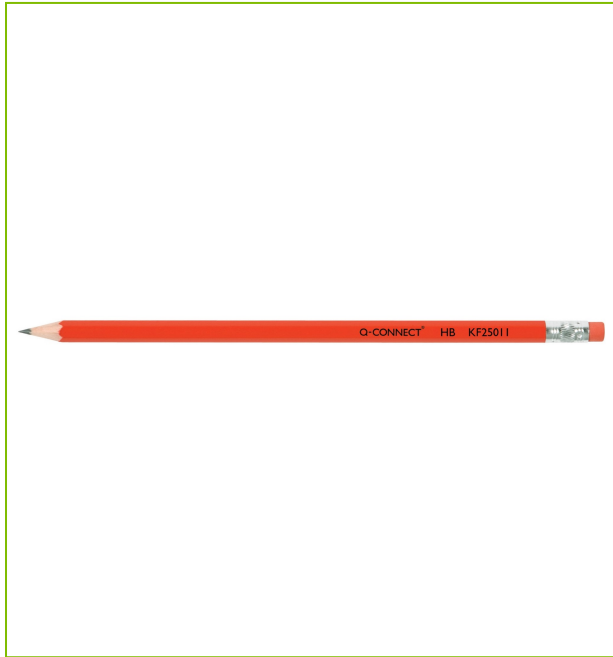

RED WOOD PENCIL HB – ERASER TIP

KF25011

DESCRIPTION SHORT:	Red wood pencil HB with an integrated eraser at the end - Box of 12
PRODUCT LENGHT:	19
PRODUCT WIDTH:	0.8
PRODUCT HEIGHT:	0.8
COMMERCIAL INFORMATION:	Q-Connect Office Pencils. Excellent value pencils with integrated eraser at the end, ideal for everyday office use. Hexagonal burnished barrel for comfortable writing and HB lead gives smudge free lines.
PRODUCT WEIGHT:	0.005
MADE IN:	China