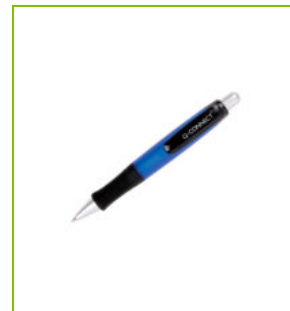

PREMIUM RETRACTABLE BALLPOINT PEN – BLUE

KF11393

DESCRIPTION SHORT: Premium retractable ballpoint pen 0,7mm, with clip and rubber grip - Blue ink

COMMERCIAL INFORMATION: Q-Connect Premium retractable Ballpoint Pen with Blue plastic barrel. Comfortable rubber grip and plastic pocket clip. Writing width: 0,7mm. Ink Colour - Blue.

TECHNICAL INFORMATION:
Ball diameter: 1.0mm
Writing width: 0.7mm
Materials: Barrel: AS – Cap/Nib: ABS – Clip: recycled ABS – Grip: rubber
Blue ink
Shelf life: 24 months from production date

MADE IN: China