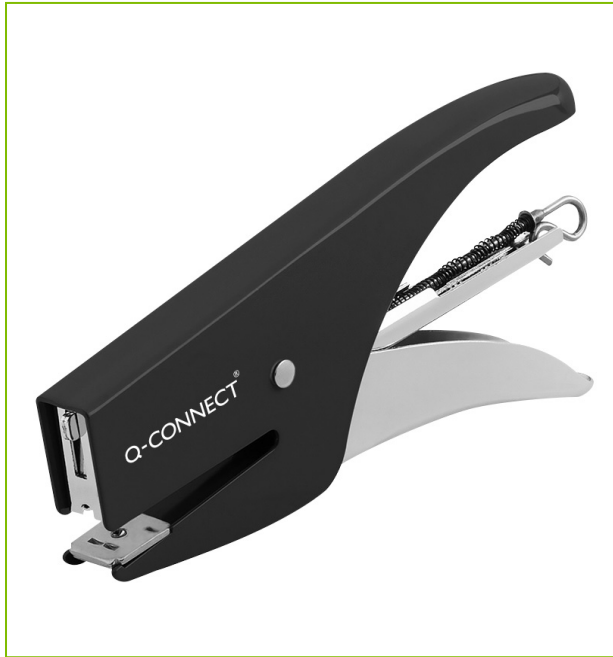

METAL PLIER STAPLER (N°25)

KF14381

DESCRIPTION SHORT:	Metal plier stapler for No. 25 staples, 15 sheet capacity, stapling depth 45mm - Black
PRODUCT LENGHT:	15.2 cm
PRODUCT WIDTH:	1.7 cm
PRODUCT HEIGHT:	7.5 cm
COMMERCIAL INFORMATION:	Q-Connect plier stapler. Sturdy construction with a metal Black frame, for stapling up to 15 sheets. Accepts up to 100 wires No.25 mm and has a stapling depth of 45mm.
TECHNICAL INFORMATION:	Capacity: 15 sheets Staples: No.25 Stapling depth: 45mm Accept up to 100 wires of No.25
PRODUCT WEIGHT:	0.216 kg
MADE IN:	China