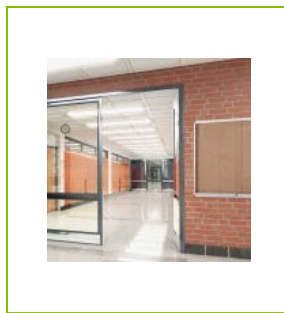

# CORK BOARD DISPLAY CASE, LOCKABLE GLASS SLIDING DOORS, ALU FRAME – 100 X 80CM

KF03588

**DESCRIPTION SHORT:** Cork board display case with lockable tempered glass sliding doors (2keys included), alu frame - 100 x 80cm

**PRODUCT LENGHT:** 100

**PRODUCT WIDTH:** 80

**PRODUCT HEIGHT:** 7.5

**COMMERCIAL INFORMATION:** Q-Connect lockable display case with cork board surfaces inside and lockable tempered glass sliding doors. There is a wide useful space between the glass and the corck surface, making it ideal to pin documents, notes or pictures to the cork board and display information safely in high traffic areas. Has an aluminium frame. Supplied complete with wall fittings and 2 keys for the locking sliding doors. Size: 1000x800mm

**TECHNICAL  
INFORMATION:**

Alu frame  
Cork surfaces  
Lockable display  
Wall fixing kit

**PRODUCT WEIGHT:**

12.9

**MADE IN:**

Portugal