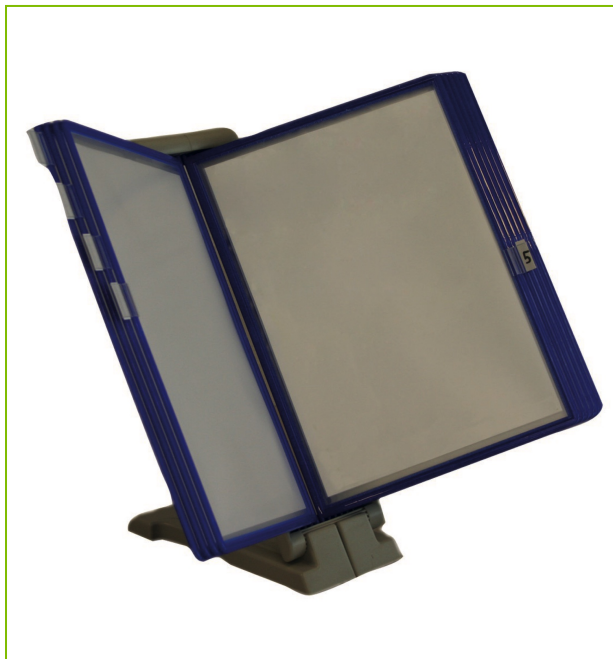

DESK/WALL STAND (LIGHT GREY), 10 POCKETS + 5 TABS (BLUE)

KF06000

DESCRIPTION SHORT:	QuickFind Desk/Wall stand light grey, including 10 blue pockets + 5 tabs (25 mm)
PRODUCT LENGHT:	48
PRODUCT WIDTH:	29
PRODUCT HEIGHT:	39
COMMERCIAL INFORMATION:	Q-Connect Desktop Unit. Supplied with 10 Blue A4 pockets and 5 tabs (25mm). Variable display angle. Displays information quickly and clearly making it ideal for menus, catalogues, price lists etc. Wall mountable. Colour: Ligth grey.
PRODUCT WEIGHT:	2.4
MADE IN:	Denmark