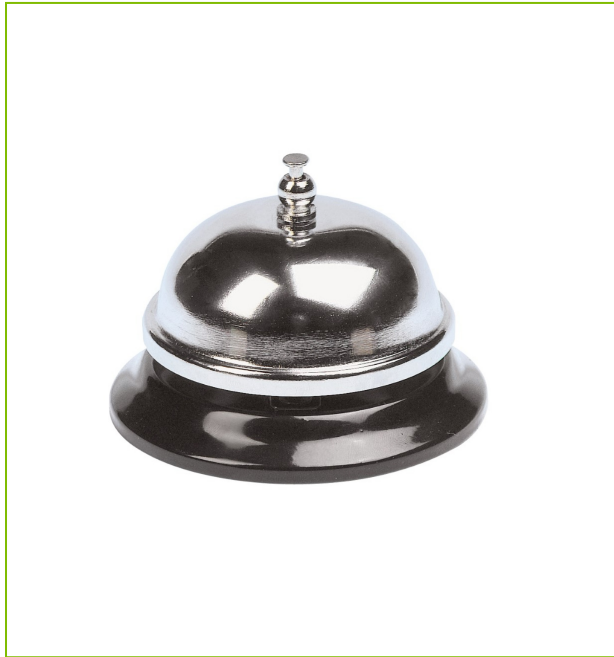

RECEPTION BELL

KF01293

DESCRIPTION SHORT: Round reception bell, nickel plated

COMMERCIAL INFORMATION: Classic design nickel plated counter bell. Ideal for any retail outlet, reception area, office or bar.