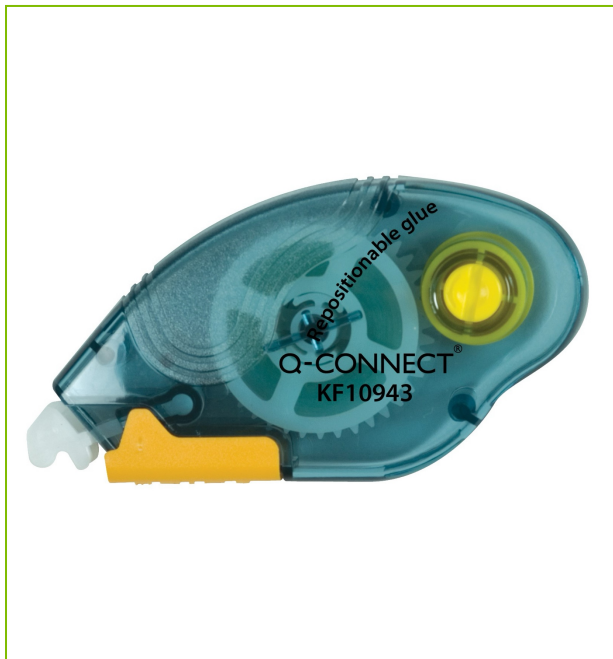

# REPOSITIONABLE GLUE ROLLER, 6.5MM X 10M

KF10943

**DESCRIPTION SHORT:**            Repositionable Glue roller, 6.5mm x 10m, Film Base, on blistercard

**TECHNICAL INFORMATION:** Film based tape  
Shelf life: 18 months from shipment date  
Tape length: 10m  
Tape Width: 6,5mm