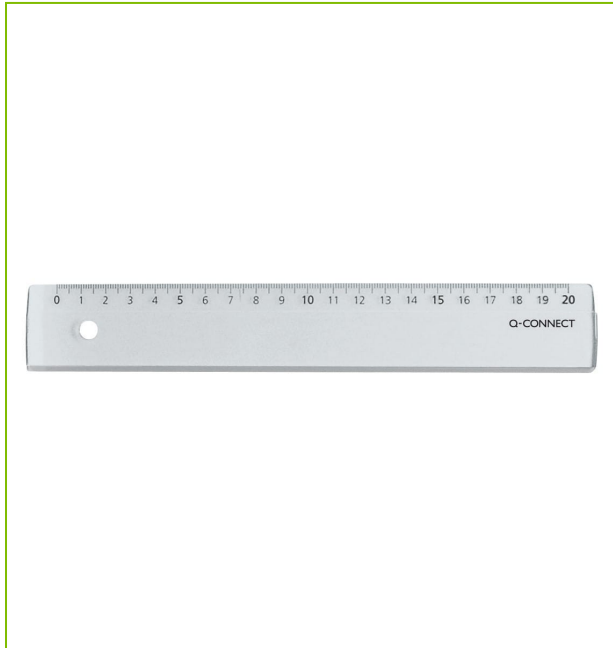

PREMIUM RULER, 20CM

KF00586

DESCRIPTION SHORT:	Quality plastic ruler, 20cm, with ink edge and metric scale
PRODUCT LENGHT:	22.3
PRODUCT WIDTH:	3.4
PRODUCT HEIGHT:	0.19
COMMERCIAL INFORMATION:	Q-Connect Quality PS ruler, 20cm, with ink edge and one metric scale printed on one side.
TECHNICAL INFORMATION:	Measures up to 20cm
PRODUCT WEIGHT:	0.012
MADE IN:	China