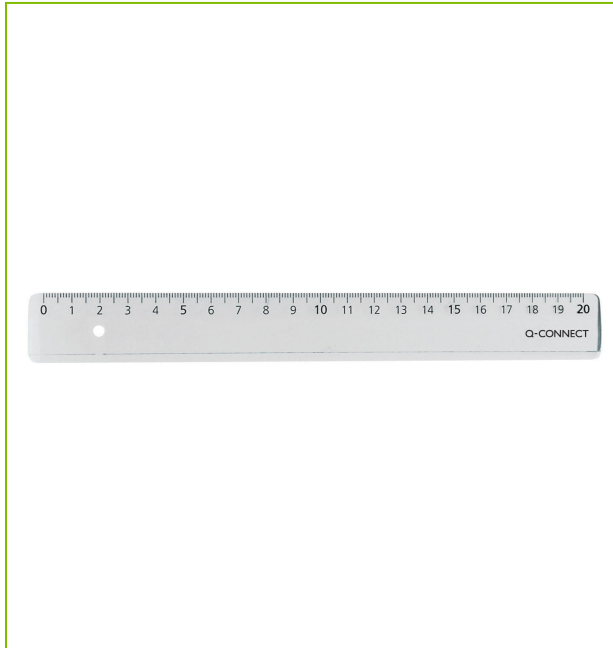

# ECONOMY RULER, 20CM

KF00584

<b>DESCRIPTION SHORT:</b>	Economy plastic ruler, 20cm, with ink edge and metric scale
<b>PRODUCT LENGHT:</b>	21.25
<b>PRODUCT WIDTH:</b>	2.5
<b>PRODUCT HEIGHT:</b>	0.21
<b>TECHNICAL INFORMATION:</b>	Measures up to 20cm Has an ink edge and one metric scale printed
<b>PRODUCT WEIGHT:</b>	0.009
<b>MADE IN:</b>	China