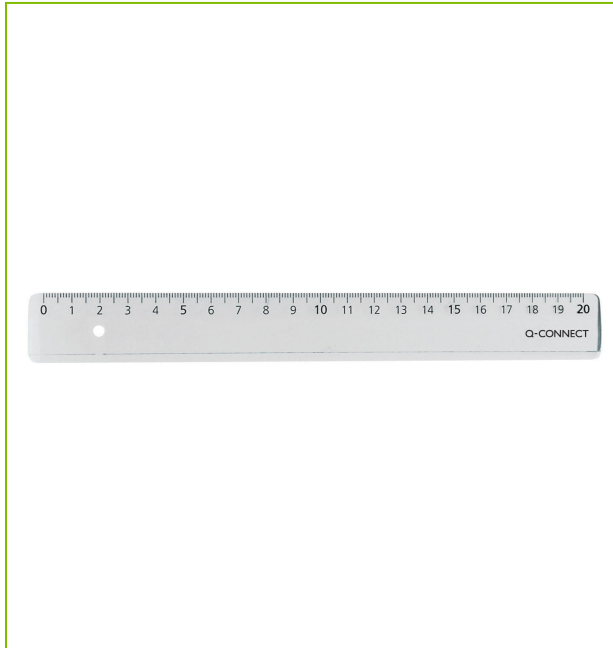

ECONOMY RULER, 20CM

KF00584

DESCRIPTION SHORT:	Economy plastic ruler, 20cm, with ink edge and metric scale
PRODUCT LENGHT:	21.25
PRODUCT WIDTH:	2.5
PRODUCT HEIGHT:	0.21
TECHNICAL INFORMATION:	Measures up to 20cm Has an ink edge and one metric scale printed
PRODUCT WEIGHT:	0.009
MADE IN:	China