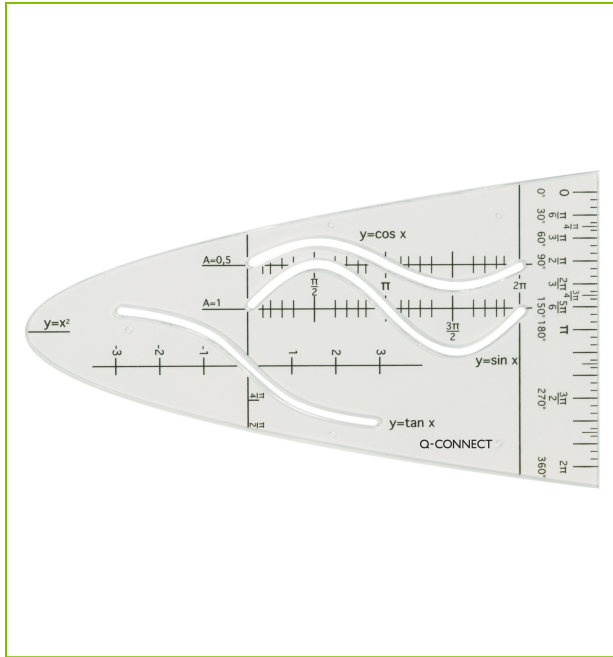

PARABOLE, TRANSPARENT

KF00597

DESCRIPTION SHORT: Parabole, polystyrene, with ink edge - 3 curves - unit parsable ($y=x^2$)

PRODUCT LENGHT: 12.9

PRODUCT WIDTH: 7.35

PRODUCT HEIGHT: 0.174

PRODUCT WEIGHT: 0.01