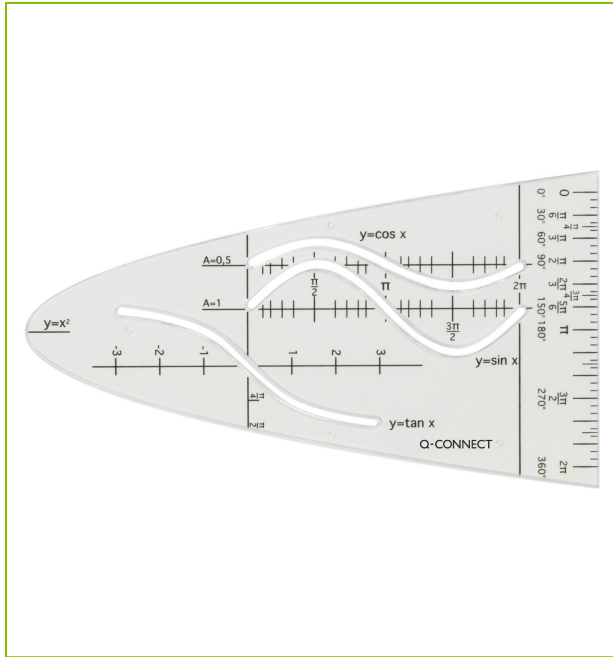

PARABOLE, TRANSPARENT

KF00597

DESCRIPTION SHORT: Parabole, polystyrene, with ink edge - 3 curves - unit parsable ($y=x^2$)

PRODUCT LENGHT: 12.9

PRODUCT WIDTH: 7.35

PRODUCT HEIGHT: 0.174

PRODUCT WEIGHT: 0.01