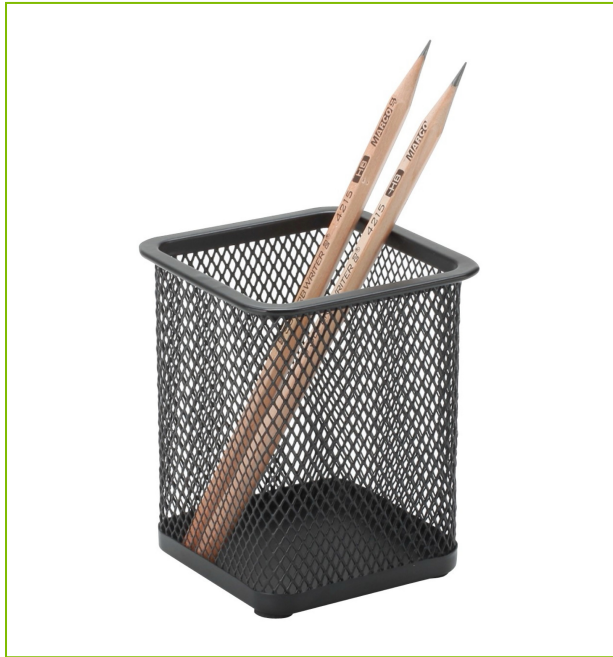

PENCIL CUP, SQUARE – BLACK

KF15106

DESCRIPTION SHORT: Mesh Pencil Cup, square, 80 x 80 x 100mm - Black

PRODUCT LENGTH: 80

PRODUCT WIDTH: 80

PRODUCT HEIGHT: 100

COMMERCIAL INFORMATION: Q-Connect Square Mesh Pen Cup. Pen Cup for pens, pencils, highlighters and rulers. 80 x 80 x 100mm. Colour: Black.

TECHNICAL INFORMATION: Dimensions cup: 80 x 80mm

Height: 100mm