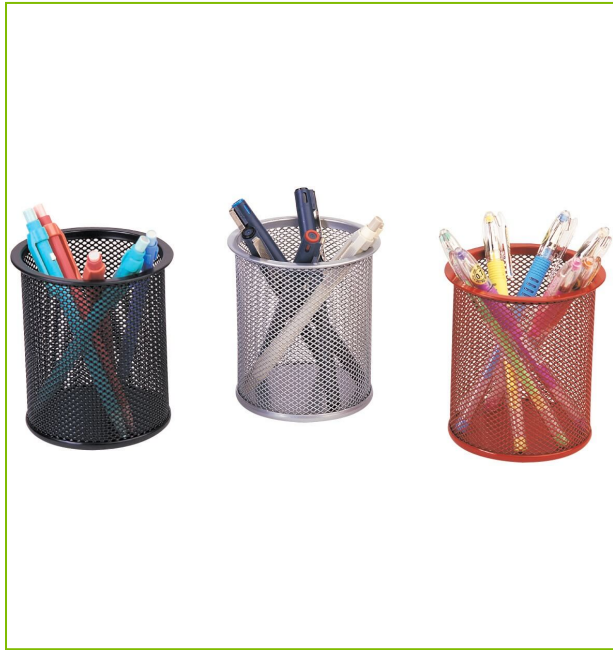

PENCIL CUP, ROUND – BLACK

KF00864

DESCRIPTION SHORT:	Mesh Pencil Cup, Round, D90 x H100mm, Black
PRODUCT LENGHT:	9
PRODUCT WIDTH:	9
PRODUCT HEIGHT:	10
COMMERCIAL INFORMATION:	Q-Connect Mesh Pen Pot. Pen pot for pens, pencils, highlighters and rulers. D90 x H100mm. Colour: Black.
TECHNICAL INFORMATION:	Diameter: 90mm Height: 100mm