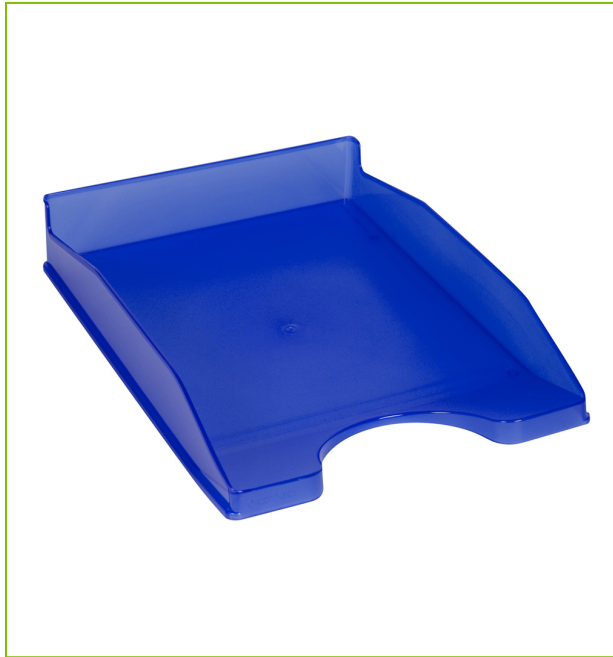

LETTER TRAY, TRANSLUCENT DARK BLUE

KF04197

DESCRIPTION SHORT: PS Letter tray, translucent dark blue

PRODUCT LENGTH: 34.5

PRODUCT WIDTH: 25.5

PRODUCT HEIGHT: 6

COMMERCIAL INFORMATION: Q-Connect translucent Letter Tray. The high quality stackable Letter Tray is made of thick, rigid Polystyrene and has 2 label holders on the front. Dimensions: 345 x 255 x 60mm. Colour: Translucent dark Blue.

PRODUCT WEIGHT: 0.22