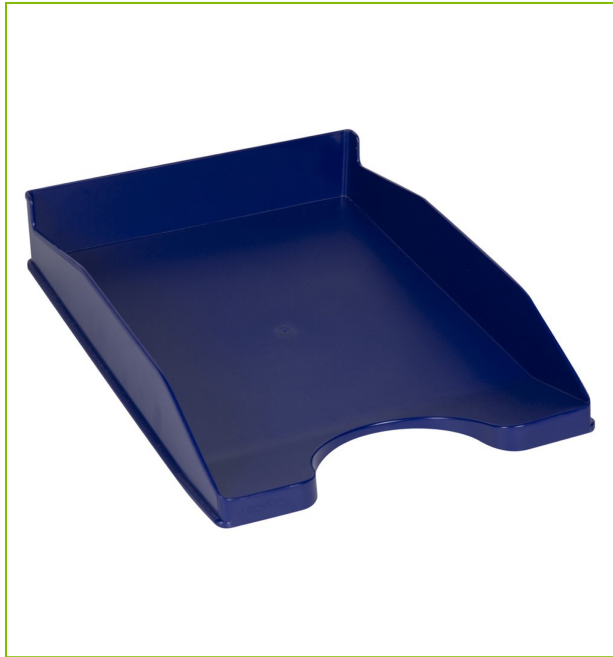

LETTER TRAY, OPAQUE BLUE

KF04191

DESCRIPTION SHORT: PS Letter tray, opaque blue

PRODUCT LENGTH: 34.5

PRODUCT WIDTH: 25.5

PRODUCT HEIGHT: 6

COMMERCIAL INFORMATION: Q-Connect opaque Letter Tray. The high quality stackable Letter Tray is made of thick, rigid Polystyrene and has 2 label holders on the front. Dimensions: 345 x 255 x 60mm. Colour: Opaque Blue.

PRODUCT WEIGHT: 0.22