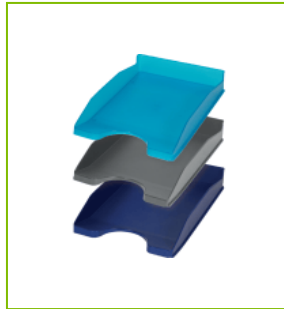

LETTER TRAY, OPAQUE BLUE

KF04191

DESCRIPTION SHORT: PS Letter tray, opaque blue

PRODUCT LENGTH: 34.5

PRODUCT WIDTH: 25.5

PRODUCT HEIGHT: 6

COMMERCIAL INFORMATION: Q-Connect opaque Letter Tray. The high quality stackable Letter Tray is made of thick, rigid Polystyrene and has 2 label holders on the front. Dimensions: 345 x 255 x 60mm. Colour: Opaque Blue.