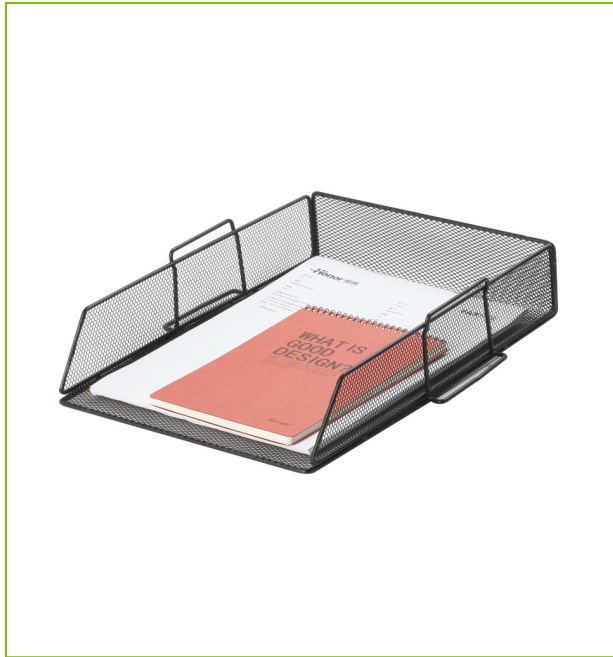

STACKABLE LETTER TRAY – BLACK

KF17293

DESCRIPTION SHORT:	Stackable Mesh Letter Tray, closed sided, height 80mm - Black
PRODUCT LENGTH:	28
PRODUCT WIDTH:	34
PRODUCT HEIGHT:	8
COMMERCIAL INFORMATION:	Q-Connect Mesh Letter Tray. Side closed letter tray for A4 documents and folders, can be stacked. Colour: Black.
TECHNICAL INFORMATION:	Dimensions: 280 x 340 x 80mm
MADE IN:	China