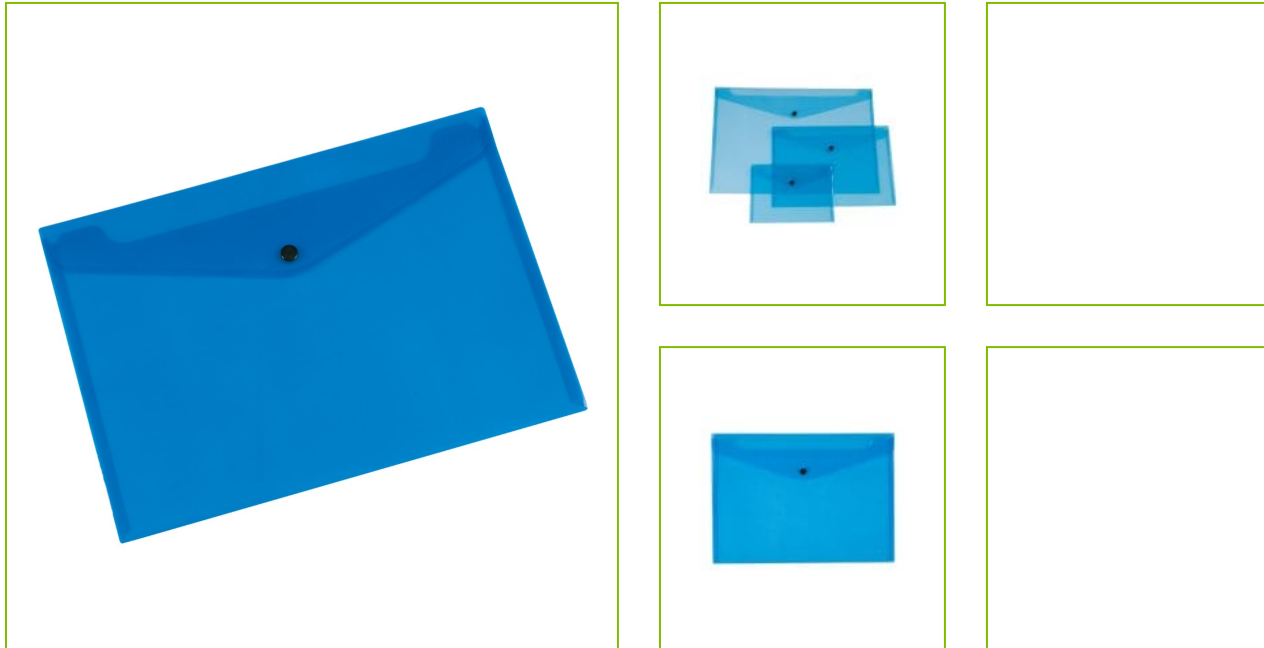

DOCUMENT FOLDER, A4 – BLUE

KF03596

DESCRIPTION SHORT:	PP Document Folder with push button, A4, 172mic - Blue
PRODUCT LENGHT:	23.7
PRODUCT WIDTH:	33.3
COMMERCIAL INFORMATION:	Q-Connect Document Folders, a safe and stylish way to store and carry documents. Manufactured from hard wearing transparent polypropylene with a press-stud closing mechanism keeping contents secure. Suitable for A4 papers. Colour - Blue.
PRODUCT WEIGHT:	0.0275