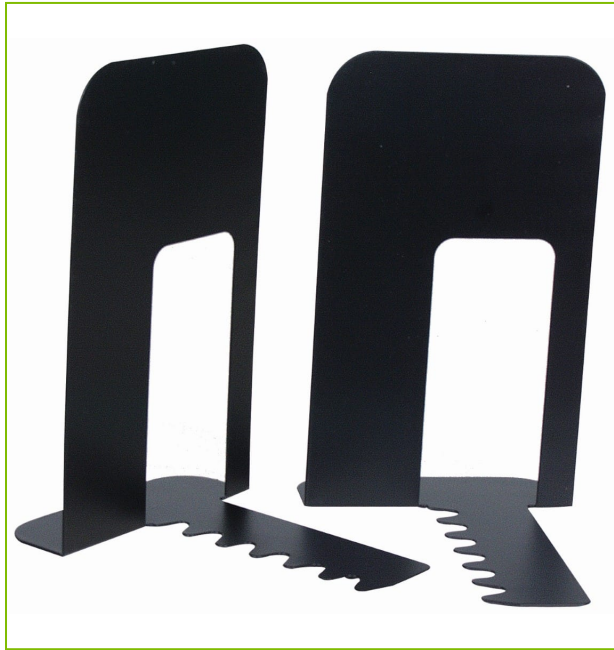

BOOKENDS, METAL (SMALL) – BLACK

KF00837

DESCRIPTION SHORT: Pair of metal bookends, height 165mm - Black

PRODUCT LENGTH: 16.5

PRODUCT WIDTH: 12.7

PRODUCT HEIGHT: 16.5