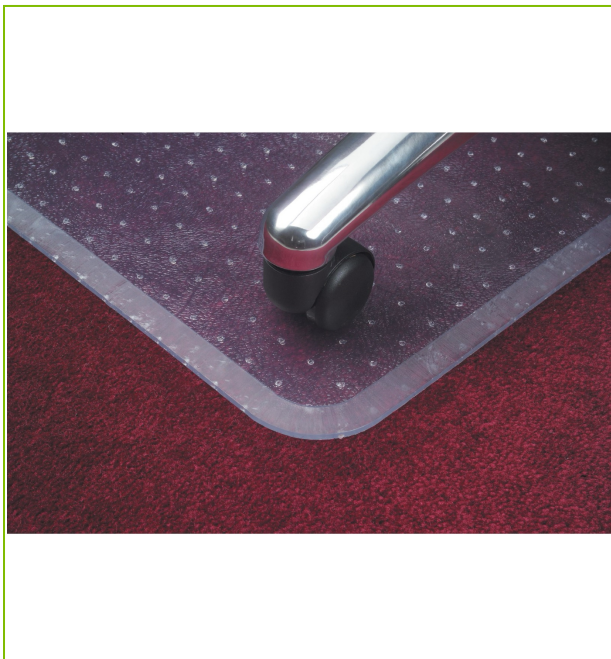

LIPPED CHAIR MAT FOR CARPETS – 115 X 134CM

KF02256

DESCRIPTION SHORT:	Lipped chair mat for carpets, transparent Phtalate free PVC, 1150 x 1340 x 2.2mm
PRODUCT LENGHT:	115
PRODUCT WIDTH:	134
PRODUCT HEIGHT:	0.22
COMMERCIAL INFORMATION:	Q-Connect PVC Chairmat. A practical solution to wear and tear on office flooring. Features include studded underside to secure the mat and a durable PVC surface. Size - 115 x 134cm. 2,2mm thick. Colour - Clear. Non turnable.
TECHNICAL INFORMATION:	Extra: Phtalate Free PVCExtra: not antistatic
PRODUCT WEIGHT:	5.28