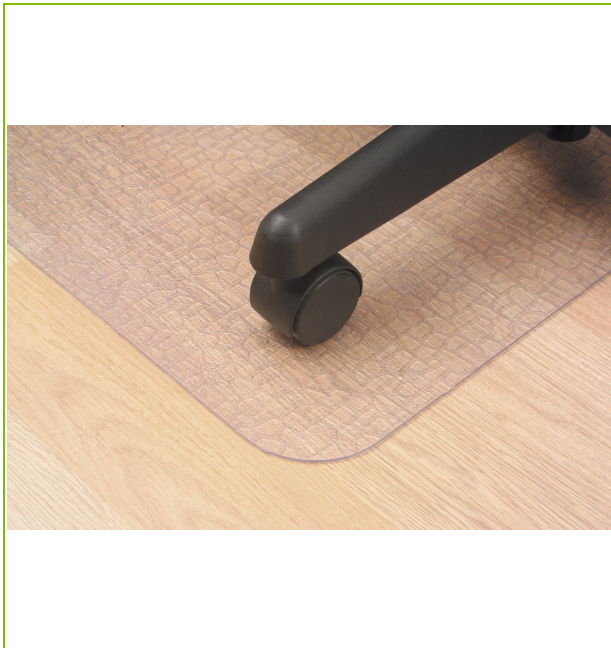

LIPPED CHAIR MAT FOR HARD FLOORS – 115 X 134CM

KF00192

- DESCRIPTION SHORT:** Lipped chair mat for hard floors, transparent Phtalate free PVC, 1160 x 1300 x 1,6mm
- PRODUCT LENGHT:** 116
- PRODUCT WIDTH:** 130
- PRODUCT HEIGHT:** 0.16
- COMMERCIAL INFORMATION:** Q-Connect PVC Chairmat. A practical solution to wear and tear on office flooring. Manufactured from a durable Phtalate free PVC surface. Size - 116 x 130cm. 1,6mm thick. Colour - Clear.
- TECHNICAL INFORMATION:** Extra: Phtalate Free PVCExtra: not antistatic
- PRODUCT WEIGHT:** 4.08