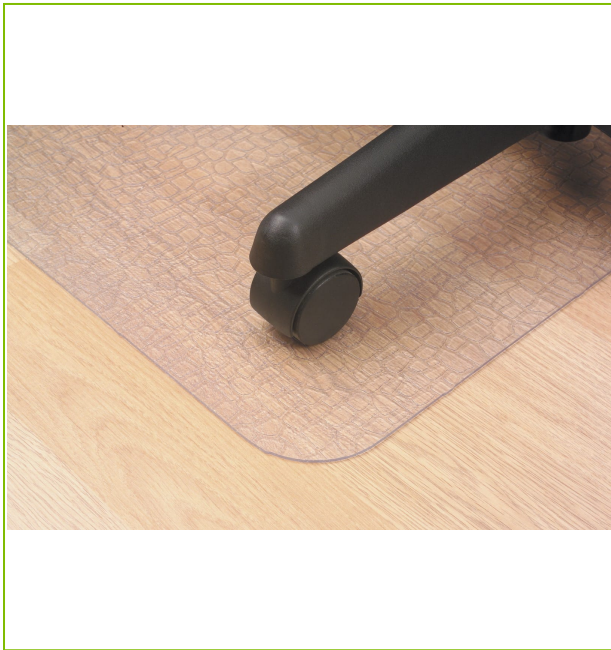

LIPPED CHAIR MAT FOR HARD FLOORS – 90 X 120CM

KF00191

DESCRIPTION SHORT: Lipped chair mat for hard floors, transparent Phtalate free PVC, 900 x 1200 x 1,6mm

PRODUCT LENGHT: 120

PRODUCT WIDTH: 90

PRODUCT HEIGHT: 0.16

COMMERCIAL INFORMATION: Q-Connect PVC Chairmat. A practical solution to wear and tear on office flooring. Manufactured from a durable Phtalate free PVC surface. Size - 90 x 120cm. 1,6mm thick. Colour - Clear.