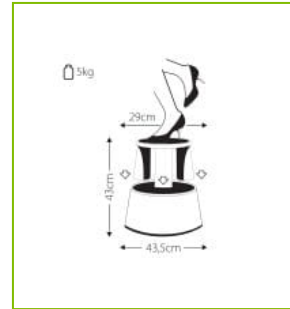

# METAL STEP STOOL – RED

KF04843

|                                |  |
|--------------------------------|--|
| <b>DESCRIPTION SHORT:</b>      | Metal Step Stool (T2), height 43cm, 150kg capacity - Red   |
| <b>PRODUCT LENGTH:</b>         | 43.5   |
| <b>PRODUCT WIDTH:</b>          | 29   |
| <b>PRODUCT HEIGHT:</b>         | 43   |
| <b>COMMERCIAL INFORMATION:</b> | Q-Connect metal step stool. Features spring loaded castors that retract once weight is applied to the stool. Ideal for warehouse, retail, office or domestic use. Height: 43cm. Maximum weight capacity: 150kg. Colour: Red. |
| <b>TECHNICAL INFORMATION:</b>  | Capacity: 150Kg<br>Height: 43cm  |
| <b>PRODUCT WEIGHT:</b>         | 5.7  |