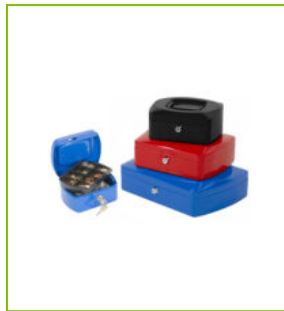

CASH BOX 12 , UNIVERSAL COIN TRAY – RED

KF04253

DESCRIPTION SHORT: Cash Box 12" (240 x 295 x 90mm), with Universal and removable coin tray - Red

PRODUCT LENGHT: 33

PRODUCT WIDTH: 23.5

PRODUCT HEIGHT: 9

COMMERCIAL INFORMATION: Twelve inch cash box with Universal removable coin tray compartment. Supplied with two keys. Ideal for storing valuables and cash. Dimensions - 235x330x90mm. Colour - Red.

TECHNICAL INFORMATION: Thickness of the metal: 0,8mm
Universal coin tray

MADE IN: China