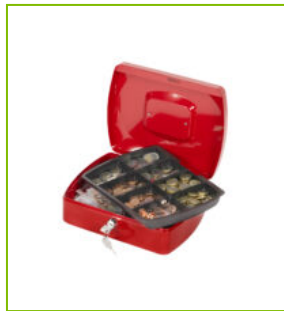

# CASH BOX 10 , UNIVERSAL COIN TRAY – RED

KF04251

**DESCRIPTION SHORT:** Cash Box 10" (180 x 245 x 90mm), with Universal and removable coin tray - Red

**PRODUCT LENGHT:** 25.5

**PRODUCT WIDTH:** 20

**PRODUCT HEIGHT:** 9

**COMMERCIAL INFORMATION:** Ten inch Cash Box with Universal removable coin tray compartment. Supplied with two keys. Ideal for storing valuables and cash. Dimensions - 200x255x90. Colour - Red.

**TECHNICAL INFORMATION:** Thickness of the metal: 0,8mm  
Universal coin tray