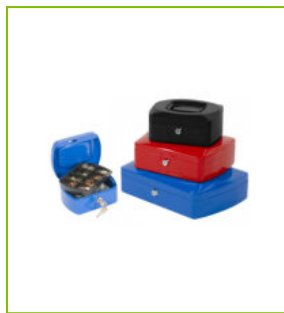

# CASH BOX 10 , UNIVERSAL COIN TRAY – RED

KF04251

**DESCRIPTION SHORT:** Cash Box 10" (180 x 245 x 90mm), with Universal and removable coin tray - Red

**PRODUCT LENGHT:** 25.5

**PRODUCT WIDTH:** 20

**PRODUCT HEIGHT:** 9

**COMMERCIAL INFORMATION:** Ten inch Cash Box with Universal removable coin tray compartment. Supplied with two keys. Ideal for storing valuables and cash. Dimensions - 200x255x90. Colour - Red.

**TECHNICAL INFORMATION:** Thickness of the metal: 0,8mm  
Universal coin tray