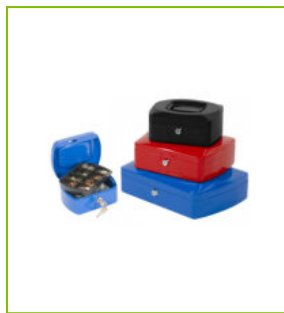

CASH BOX 8 , UNIVERSAL COIN TRAY – BLUE

KF02623

DESCRIPTION SHORT:	Cash Box 8" (155 x 198 x 85mm), with Universal and removable coin tray - Blue
PRODUCT LENGHT:	20.5
PRODUCT WIDTH:	16
PRODUCT HEIGHT:	9
COMMERCIAL INFORMATION:	Eight inch cash box with Universal removable coin tray compartment. Supplied with two keys. Ideal for storing valuables and cash. Dimensions - 160x205x90. Colour - Blue.
TECHNICAL INFORMATION:	Thickness of the metal: 0,8mm Universal coin tray
MADE IN:	China