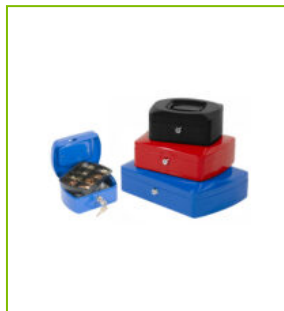

# CASH BOX 12 , UNIVERSAL COIN TRAY – BLACK

KF02604

**DESCRIPTION SHORT:** Cash Box 12" (235 x 330 x 90mm), with Universal and removable coin tray - Black

**PRODUCT LENGHT:** 33

**PRODUCT WIDTH:** 23.5

**PRODUCT HEIGHT:** 9

**COMMERCIAL INFORMATION:** Twelve inch cash box with Universal removable coin tray compartment. Supplied with two keys. Ideal for storing valuables and cash. Dimensions - 235x330x90mm. Colour - Black.

**TECHNICAL INFORMATION:** Thickness of the metal: 0,8mm  
Universal coin tray

**MADE IN:** China