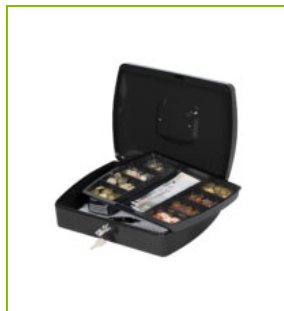

# CASH BOX 12 , UNIVERSAL COIN TRAY – BLACK

KF02604

**DESCRIPTION SHORT:** Cash Box 12" (235 x 330 x 90mm), with Universal and removable coin tray - Black

**PRODUCT LENGHT:** 33

**PRODUCT WIDTH:** 23.5

**PRODUCT HEIGHT:** 9

**COMMERCIAL INFORMATION:** Twelve inch cash box with Universal removable coin tray compartment. Supplied with two keys. Ideal for storing valuables and cash. Dimensions - 235x330x90mm. Colour - Black.

**TECHNICAL INFORMATION:** Thickness of the metal: 0,8mm  
Universal coin tray

**MADE IN:** China