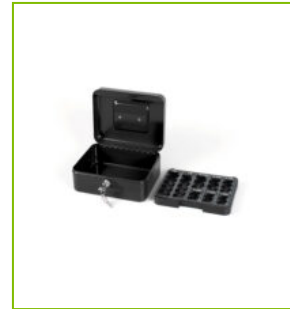

CASH BOX 8 , EURO COIN TRAY - BLACK

KF04277

DESCRIPTION SHORT: Cash Box 8" (155 x 198 x 85mm), with removable Euro coin tray - Black

PRODUCT LENGHT: 20

PRODUCT WIDTH: 16

PRODUCT HEIGHT: 9

COMMERCIAL INFORMATION: Eight inch Cash Box with a removable Euro coin tray. The coin tray is divided into 1/2/5/10/20/50 cent and 1 & 2 euro compartments. The cash box is supplied with 2 keys. Dimensions: 160x200x90. Colour: Black

TECHNICAL INFORMATION: Thickness of the metal: 0,8mm
Euro coin tray

MADE IN: China