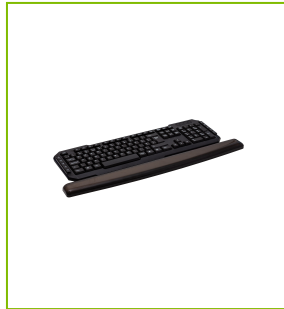

# CLEAR GEL WRIST REST – BLACK

KF10379

**DESCRIPTION SHORT:** Clear Gel wrist rest - Black

**PRODUCT LENGHT:** 52.5

**PRODUCT WIDTH:** 5.8

**PRODUCT HEIGHT:** 1.7

**COMMERCIAL INFORMATION:** Q-Connect clear gel wrist rest. Smooth easy to clean clear gel wrist rest with bevelled sides. Wrist rest dimensions: 525 x 580 x 17mm. Color: Black.