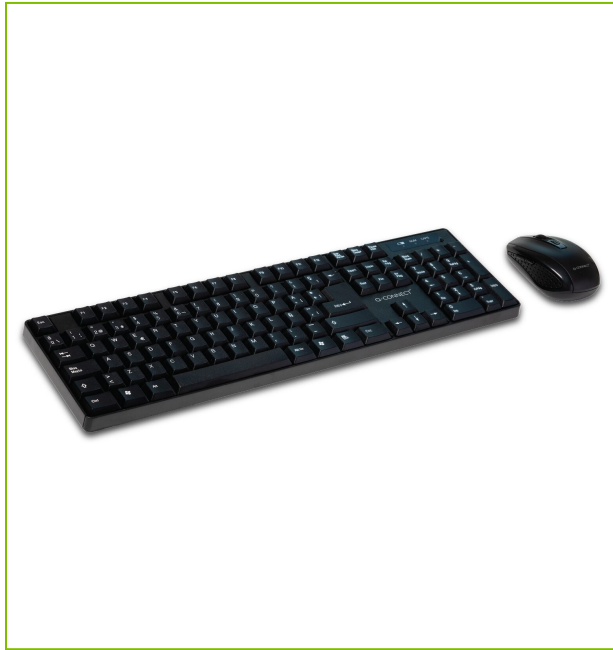

WIRELESS KEYBOARD & MOUSE – BLACK

KF17988

DESCRIPTION SHORT: Wireless keyboard & Mouse combo, Qwerty, USB receiver - Black

COMMERCIAL INFORMATION: 2.4 Wireless combo. 6D Keyboard. Size: 309 x 136 x 10mm. 1000-1200-1600 DPI mouse. Compatible with Windows 95/98/NT/Me/2000/XP/7 and Vista