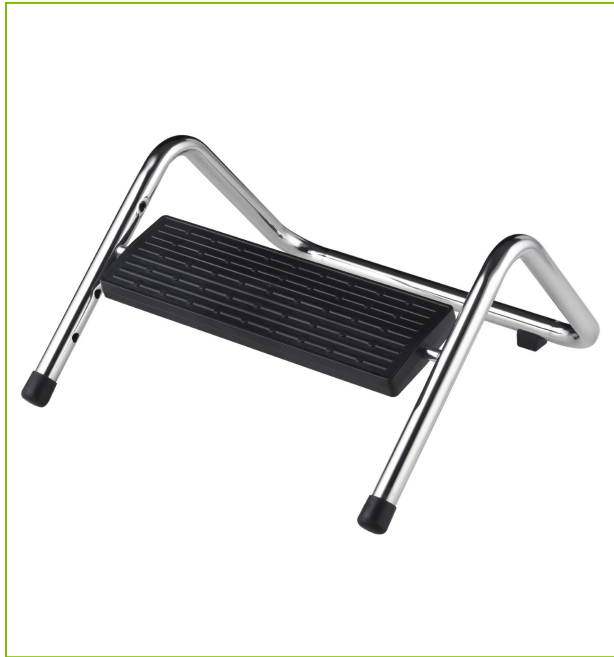

METAL FOOTREST – BLACK

KF19045

| | |
|--------------------------------|--|
| DESCRIPTION SHORT: | Metal footrest, height-adjustable plastic foot rest |
| PRODUCT LENGHT: | 35.5 |
| PRODUCT WIDTH: | 34 |
| PRODUCT HEIGHT: | 17 |
| COMMERCIAL INFORMATION: | Metal footrest with black height-adjustable foot section. Helps to improve your working posture. |
| TECHNICAL INFORMATION: | Height adjustable plastic foot rest |
| PRODUCT WEIGHT: | 0.95 |
| MADE IN: | China |