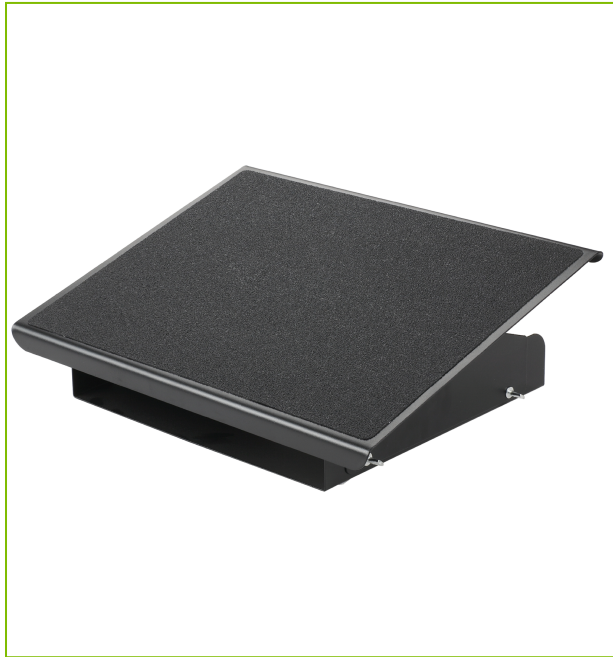

METALLIC FOOTREST

KF17950

- DESCRIPTION SHORT:** Adjustable metallic foot rest with anti-slip mat, 3 heights, tilts 0-20°, (415 x 326 x 103mm) - Black
- PRODUCT LENGHT:** 41.5
- PRODUCT WIDTH:** 32.6
- PRODUCT HEIGHT:** 10.3
- COMMERCIAL INFORMATION:** Metal footrest ergonomic design tilts from 0-20° angle and easy to adjust to 3 different heights. platform: 41.5 x 32.6cm
- TECHNICAL INFORMATION:** 3 heights adjustable
Tilt angle: 0-20°
- PRODUCT WEIGHT:** 3.6
- MADE IN:** China