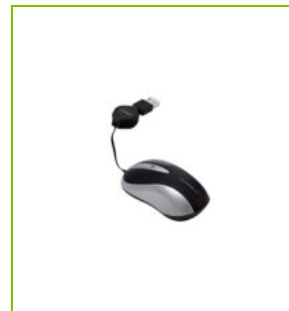

MINI COMPUTER MOUSE WITH RETRACTABLE CABLE - BLACK

KF04369

DESCRIPTION SHORT:	Mini optical computer mouse with retractable USB cable, matt - Black
PRODUCT LENGHT:	7.5
PRODUCT WIDTH:	4.1
PRODUCT HEIGHT:	2.3
COMMERCIAL INFORMATION:	Q-Connect Retractable Cord Mini optical Mouse, 800DPI. Has a million cycle life. USB-A connection.
PRODUCT WEIGHT:	0.04