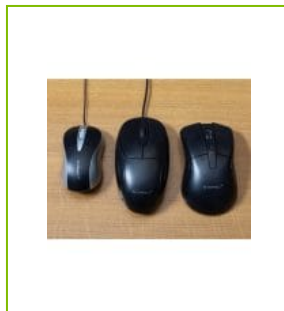

MINI COMPUTER MOUSE WITH RETRACTABLE CABLE - BLACK

KF04369

DESCRIPTION SHORT: Mini optical computer mouse with retractable USB cable, matt - Black

PRODUCT LENGHT: 7.5

PRODUCT WIDTH: 4.1

PRODUCT HEIGHT: 2.3

COMMERCIAL INFORMATION: Q-Connect Retractable Cord Mini optical Mouse, 800DPI. Has a million cycle life. Compatible with Windows 98/2000/ME/NT/XP/Vista. USB connection.

PRODUCT WEIGHT: 0.04