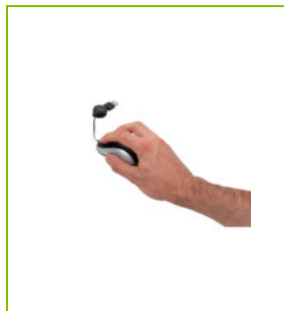

MINI COMPUTER MOUSE WITH RETRACTABLE CABLE - BLACK

KF04369

DESCRIPTION SHORT:	Mini optical computer mouse with retractable USB cable, matt - Black
PRODUCT LENGHT:	7.5
PRODUCT WIDTH:	4.1
PRODUCT HEIGHT:	2.3
COMMERCIAL INFORMATION:	Q-Connect Retractable Cord Mini optical Mouse, 800DPI. Has a million cycle life. USB-A connection.
PRODUCT WEIGHT:	0.04