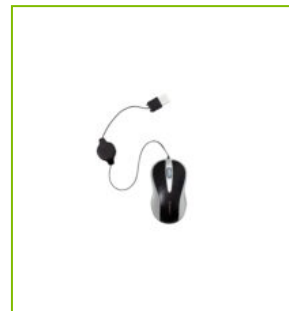

MINI COMPUTER MOUSE WITH RETRACTABLE CABLE - BLACK

KF04369

DESCRIPTION SHORT:	Mini optical computer mouse with retractable USB cable, matt - Black
PRODUCT LENGHT:	7.5
PRODUCT WIDTH:	4.1
PRODUCT HEIGHT:	2.3
COMMERCIAL INFORMATION:	Q-Connect Retractable Cord Mini optical Mouse, 800DPI. Has a million cycle life. USB-A connection.
PRODUCT WEIGHT:	0.04