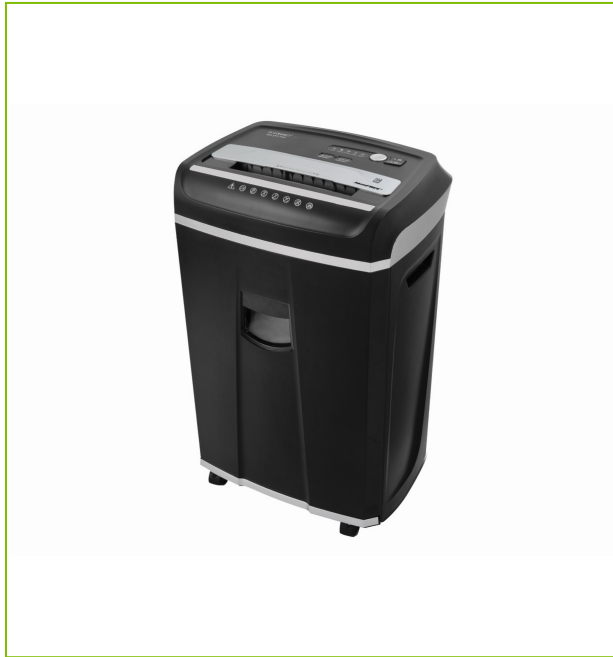

PAPER SHREDDER – Q20 JAM FREE

KF18094

DESCRIPTION SHORT:

Jam Free cross cut Shredder Q20, max 20 sheets, viewing window, 26.5L bin, CD & credit card shredding, touch-proximity safety sensor - 364 x 479 x 701mm

PRODUCT LENGHT:

41.4

PRODUCT WIDTH:

30.2

PRODUCT HEIGHT:

66.6

COMMERCIAL INFORMATION:

Features: 1. Office cross cut shredder 2. Shreds up to 20 sheets of 75gsm paper 3. Shreds CDs and credit cards 4. Shreds small staples & paperclips 5. JamFree - anti paper jam feature 6. TouchGuard-proximity safety sensor 7. Auto Power off energy saving feature 8. Large viewing window 9. Pull out waste bin and castors 10. Automatic start, stop and reverse 11. Safety cut out when waste bin is open 12. Overheat and overload protection 13. LED indicators for Standby, door open, bin full, overload & overheat

**TECHNICAL
INFORMATION:**

Cross cut shredder
4 wheels
Large viewing window
LED indicators: standby / door open / bin full / overload / overheat
Bin capacity: 26,5L
Power consumption: 415W
Jamfree feature
TouchGuard proximity sensor
Energy saving feature
Automatic start-and-stop
Safety cut out when waste bin open
Overload and overheat protection
Shred capacity: 20 sheets
Shred size: 4x40mm
Shreds /A4 sheet: >385
Shred width opening: 220mm
Security level: P4
Shreds staples, paperclips, credit cards and CD's