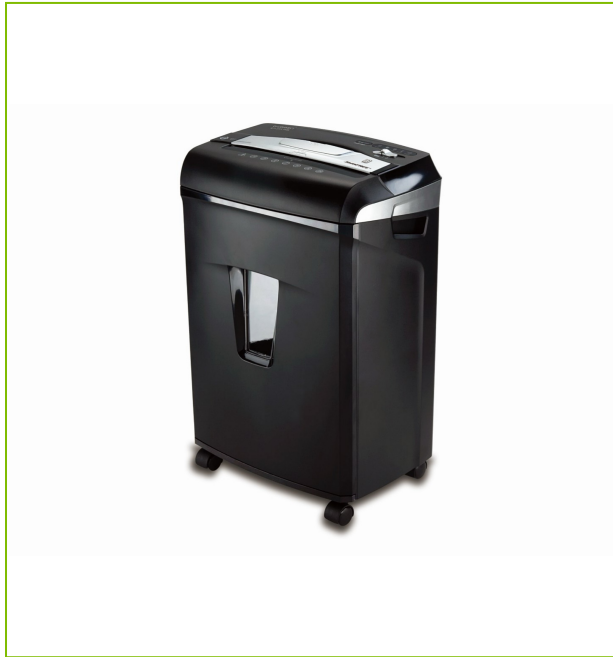

PAPER SHREDDER – Q12 JAM FREE

KF18092

DESCRIPTION SHORT: Jam Free cross cut Shredder Q12, max 12 sheets, viewing window, 14L bin, credit card shredding - 382 x 280 x 475mm

PRODUCT LENGTH: 34.4

PRODUCT WIDTH: 23.6

PRODUCT HEIGHT: 52

COMMERCIAL INFORMATION: Features: 1. Compact cross cut shredder 2. Shreds up to 12 sheets of 75gsm paper 3. Shreds credit cards, staples & paperclips 4. JamFree - anti paper jam feature 5. ShredSafe safety power control system 6. Large viewing window 7. Pull out waste bin and castors 8. Automatic start, stop and reverse 9. Safety cut out when waste bin is open 10. Overheat and overload protection 11. LED indicators for Standby, door open, overload, overheat

**TECHNICAL
INFORMATION:**

Cross cut shredder
4 wheels
Viewing window
LED lights: standby / door open / overheat / overload
Bin capacity: 14L
Power consumption: 280W
Jamfree feature
ShredSafe power control
Safety cut out when waste bin open
Automatic start-and-stop
Overheat and overload protection
Shred capacity: 12 sheets
Shred size: 5x55mm
Shreds /A4 sheets: >220
Shred width opening: 220mm
Security level: P3
Shreds staples, paperclips and credit cards