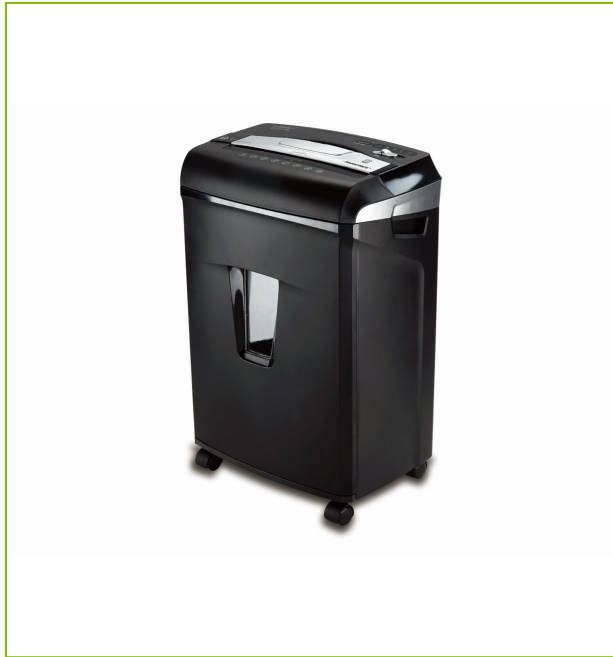

PAPER SHREDDER – Q12 JAM FREE

KF18092

DESCRIPTION SHORT: Jam Free cross cut Shredder Q12, max 12 sheets, viewing window, 14L bin, credit card shredding - 382 x 280 x 475mm

PRODUCT LENGHT: 34.4

PRODUCT WIDTH: 23.6

PRODUCT HEIGHT: 52

COMMERCIAL INFORMATION: Features: 1. Compact cross cut shredder 2. Shreds up to 12 sheets of 75gsm paper 3. Shreds credit cards, staples & paperclips 4. JamFree - anti paper jam feature 5. ShredSafe safety power control system 6. Large viewing window 7. Pull out waste bin and castors 8. Automatic start, stop and reverse 9. Safety cut out when waste bin is open 10. Overheat and overload protection 11. LED indicators for Standby, door open, overload, overheat

**TECHNICAL
INFORMATION:**

Cross cut shredder
4 wheels
Viewing window
LED lights: standby / door open / overheat / overload
Bin capacity: 14L
Power consumption: 280W
Jamfree feature
ShredSafe power control
Safety cut out when waste bin open
Automatic start-and-stop
Overheat and overload protection
Shred capacity: 12 sheets
Shred size: 5x55mm
Shreds /A4 sheets: >220
Shred width opening: 220mm
Security level: P3
Shreds staples, paperclips and credit cards