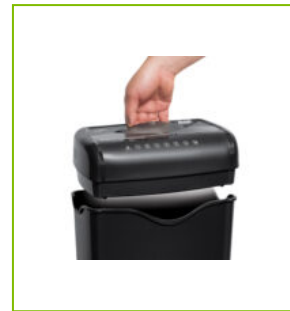

# PAPER SHREDDER – Q8CC2 – EU

KF17972

**DESCRIPTION SHORT:**

Cross Cut Shredder Q8CC2 EU-plug, max 8 sheets, viewing window, 13L bin, credit card shredding - 306 x 171 x 425mm

**PRODUCT LENGHT:**

30.6

**PRODUCT WIDTH:**

17.1

**PRODUCT HEIGHT:**

42.5

**COMMERCIAL INFORMATION:**

Cross cut shredder with 13L bin. Shreds up to 8 sheets of paper in one pass into 4x35mm particles (security level 4). Shreds credit cards and accepts staples and paper clips. Auto start/stop. Overheat and overload protection. Reverse function.

**TECHNICAL  
INFORMATION:**

Cross cut shredder  
Viewing window  
Bin capacity: 13L  
Power consumption: 230W  
Reverse function  
Overheat protection  
Auto start-and-stop  
Safety cut out when shredder head is lifted  
ShredSafe feature  
Security Level: P4  
Shred capacity: 8 sheets  
Shred size: 4x35mm  
Shred particles: 446 particles/A4  
Shred width opening: 220mm  
Shreds small staples, paperclips and credit cards  
Duty cycle: 2 min on / 20 min off  
Sound level: 70db  
Users: 1-3  
EU-PLUG

Features:

1. Compact cross cut model
2. Shreds up to 8 sheets of 75gsm paper
3. Viewing window
4. ShredSafe safety power control feature
5. Integrated handle for easy bin removal
6. Shreds credit cards, small staples & small paperclips
7. Safety cut out when shredder head lifted
8. Automatic start and stop
9. Reverse function to clear paper jams
10. Overheat protection