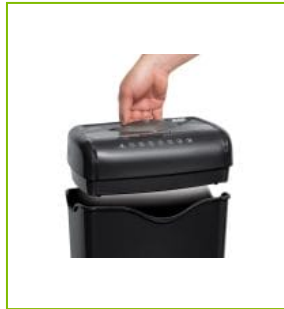

PAPER SHREDDER – Q8CC2 – EU

KF17972

DESCRIPTION SHORT:	Cross Cut Shredder Q8CC2 EU-plug, max 8 sheets, viewing window, 13L bin, credit card shredding - 306 x 171 x 425mm
PRODUCT LENGHT:	30.6
PRODUCT WIDTH:	17.1
PRODUCT HEIGHT:	42.5
COMMERCIAL INFORMATION:	Features: 1. Compact cross cut model 2. Shreds up to 8 sheets of 75gsm paper 3. Viewing window 4. ShredSafe safety power control feature 5. Integrated handle for easy bin removal 6. Shreds credit cards, small staples & small paperclips 7. Safety cut out when shredder head lifted 8. Automatic start and stop 9. Reverse function to clear paper jams 10. Overheat protection SHRED SAFE

**TECHNICAL
INFORMATION:**

Cross cut shredder
Viewing window
Bin capacity: 13L
Power consumption: 230W
Reverse function
Overheat protection
Auto start-and-stop
Security Level: P3
Shred capacity: 8 sheets
Shred size: 5x47mm
Shred width opening: 220mm
Shreds /A4 sheet: >260
Shreds small staples, paperclips and credit cards