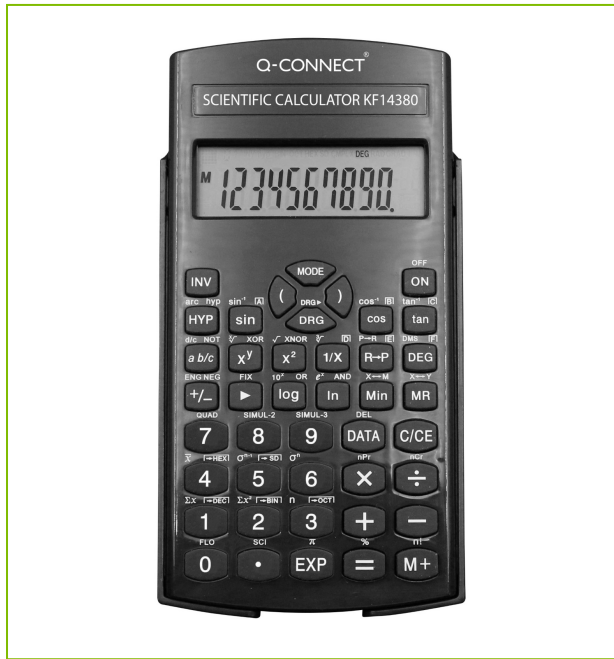

SCIENTIFIC CALCULATOR

KF14380

DESCRIPTION SHORT: Scientific calculator, 1-line 10 digits, 145 functions, battery supplied, plastic cover

PRODUCT LENGTH: 15.3

PRODUCT WIDTH: 7.8

PRODUCT HEIGHT: 1.8

COMMERCIAL INFORMATION: Q-Connect 1-line scientific Calculator. Battery supply power. 10 digit display. 145 integrated functions. 1-variable statistics. Trigonometric functions (RAD/GRAD), Inverse functions. Basic calculations of fractions. Has a plastic cover. Dimensions - 191x145x49mm. Battery included.

TECHNICAL INFORMATION: Calculator dimensions: 153 x 78 x 18mm
 Black plastic cover
 material: ABS (60% recycled)
 Display: 1-line 10+2 digits (Mantissa + EXP)
 145 integrated functions
 1 memory
 Battery powered (LR1130 x2) (included)