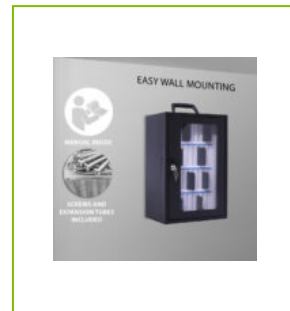

SMARTPHONE CABINET 29,5 X 20,5 X 44,5 CM

KF11600

DESCRIPTION SHORT: Portable smartphone cabinet 29,5 x 20,5 x 44,5 CM- cylinder lock with 2 keys included

PRODUCT LENGHT: 29.5

PRODUCT WIDTH: 20.5

PRODUCT HEIGHT: 44.5

TECHNICAL INFORMATION:

- Size: 295x205x445mm
- Extra: 0.08mm solid steel structure
- Extra: cylinder lock with 2 keys
- Extra: portable: has a handle at the top
- Extra: can hold up to 36 phones
- Extra: can be mounted to the wall (fixings included)