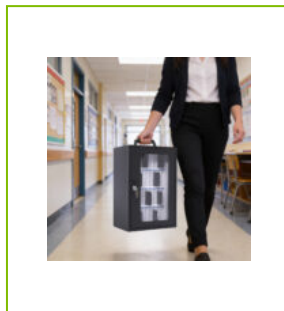

SMARTPHONE CABINET 29,5 X 20,5 X 44,5 CM

KF11600

DESCRIPTION SHORT: Portable smartphone cabinet 29,5 x 20,5 x 44,5 CM- cylinder lock with 2 keys included

PRODUCT LENGHT: 29.5

PRODUCT WIDTH: 20.5

PRODUCT HEIGHT: 44.5

COMMERCIAL INFORMATION: Maximise productivity and eliminate digital distractions with our mobile storage solutions. Designed for modern classrooms and workspaces, our sleek lockers provide a secure, organized home for smartphones.

TECHNICAL INFORMATION:

- Size: 295x205x445mm
- Extra: 0.08mm solid steel structure
- Extra: cylinder lock with 2 keys
- Extra: portable: has a handle at the top
- Extra: can hold up to 36 phones
- Extra: can be mounted to the wall (fixings included)