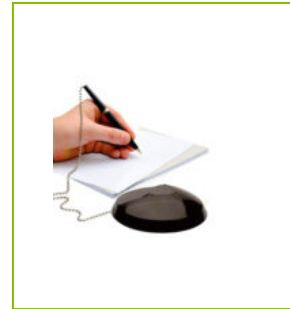

RECEPTION PEN – BLUE INK

KF00233

DESCRIPTION SHORT: Reception pen (0,7 mm) with chain on socket (Black), including 3 extra refills - Blue ink

COMMERCIAL INFORMATION: Q-Connect Reception Pen. Traditional secured desk top ballpen with chrome chain and weighted base. Complete with 3 extra refills (4 in total). Colour - Black.

TECHNICAL INFORMATION: Ball diameter: 1.0mm
Writing width: 0.7mm

Reason 1 Q-CONSCIOUS: Refillable/Rechargeable

MADE IN: Bulgaria