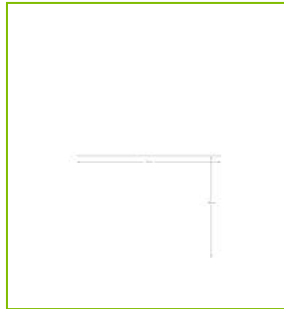

LABELS 210 X 148,5MM – SQUARE CORNERS

KF15566

DESCRIPTION SHORT: Multipurpose labels with square corners - 210 x 148.5mm, 2 labels /sheet, 200 sheets /box

PRODUCT LENGTH: 30

PRODUCT WIDTH: 21.2

PRODUCT HEIGHT: 3

TECHNICAL INFORMATION: Label dimensions: 210 x 148,5mm

2 labels /sheet

200 sheets /box

Top paper: 70gsm

Backing paper: 55gsm

FSC certified paper

Reason 1 Q-CONSCIOUS: Eco Labels

PRODUCT WEIGHT: 2.092