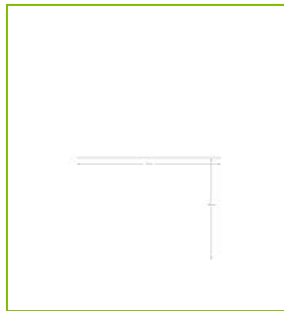

LABELS 210 X 148,5MM – SQUARE CORNERS

KF15566

DESCRIPTION SHORT: Multipurpose labels with square corners - 210 x 148.5mm, 2 labels /sheet, 200 sheets /box

PRODUCT LENGTH: 30

PRODUCT WIDTH: 21.2

PRODUCT HEIGHT: 3

TECHNICAL INFORMATION: Label dimensions: 210 x 148,5mm

2 labels /sheet

200 sheets /box

Top paper: 70gsm

Backing paper: 55gsm

FSC certified paper

Reason 1 Q-CONSCIOUS: Eco Labels

PRODUCT WEIGHT: 2.092