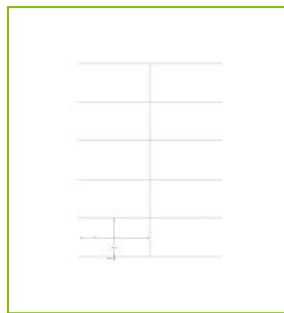

# LABELS 105 X 57MM – SQUARE CORNERS

KF10658

**DESCRIPTION SHORT:** Multipurpose labels with square corners - 105 x 57mm, 10 labels /sheet, 100 sheets /box

**PRODUCT LENGHT:** 30

**PRODUCT WIDTH:** 21.2

**PRODUCT HEIGHT:** 1.8

**TECHNICAL INFORMATION:** Label dimensions:&nbsp;105 x 57mm  
 10 labels /sheet: 2 horizontal x 5 vertical  
 100 sheets /box  
 Top paper: 70gsm  
 Backing paper: 55gsm

**Reason 1 Q-CONSCIOUS:** Eco Labels