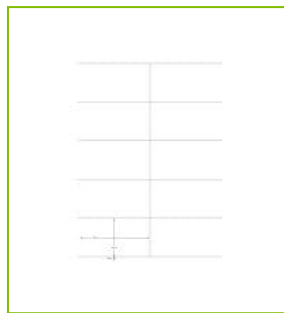

LABELS 105 X 57MM – SQUARE CORNERS

KF10658

DESCRIPTION SHORT: Multipurpose labels with square corners - 105 x 57mm, 10 labels /sheet, 100 sheets /box

PRODUCT LENGHT: 30

PRODUCT WIDTH: 21.2

PRODUCT HEIGHT: 1.8

TECHNICAL INFORMATION: Label dimensions: 105 x 57mm
 10 labels /sheet: 2 horizontal x 5 vertical
 100 sheets /box
 Top paper: 70gsm
 Backing paper: 55gsm

Reason 1 Q-CONSCIOUS: Eco Labels

PRODUCT WEIGHT: 1.046