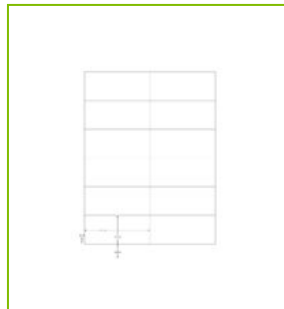

# LABELS 96,5 X 42,3MM – SQUARE CORNERS

KF10652

**DESCRIPTION SHORT:** Multipurpose labels with square corners - 96.5 x 42.3mm, 12 labels /sheet, 100 sheets /box

**PRODUCT LENGHT:** 30

**PRODUCT WIDTH:** 21.2

**PRODUCT HEIGHT:** 1.8

### INFORMATION:

Label dimensions: 96,5 x 42,3mm

12 labels /sheet: 2 horizontal x 6 vertical

100 sheets /box

Top paper: 70gsm

Backing paper: 55gsm

**Reason 1 Q-CONSCIOUS:** Eco Labels

**PRODUCT WEIGHT:** 1.046