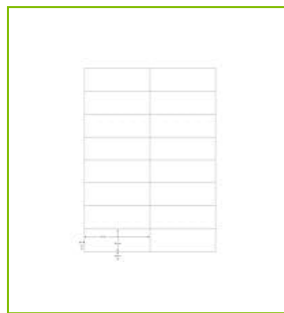

LABELS 96,5 X 33,9MM – SQUARE CORNERS

KF10651

DESCRIPTION SHORT: Multipurpose labels with square corners - 96.5 x 33.9mm, 16 labels /sheet, 100 sheets /box

PRODUCT LENGHT: 30

PRODUCT WIDTH: 21.2

PRODUCT HEIGHT: 1.8

TECHNICAL INFORMATION: Label dimensions: 96,5 x 33,9mm
16 labels /sheet: 2 horizontal x 8 vertical
100 sheets /box

Top paper: 70gsm
Backing paper: 55gsm

Reason 1 Q-CONSCIOUS: Eco Labels

PRODUCT WEIGHT: 1.046