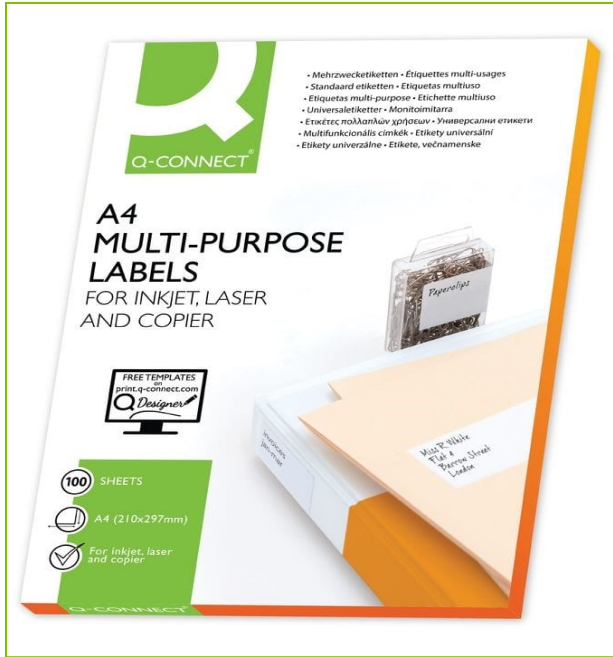

LABELS 70 X 25MM – SQUARE CORNERS

KF10640

DESCRIPTION SHORT: Multipurpose labels with square corners - 70 x 25mm, 33 labels /sheet, 100 sheets /box

PRODUCT LENGHT: 30

PRODUCT WIDTH: 21.2

PRODUCT HEIGHT: 1.8

TECHNICAL INFORMATION: Label dimensions: 70 x 25mm
 33 labels /sheet: 3 horizontal x 11 vertical
 100 sheets /box
 Top paper: 70gsm
 Backing paper: 55 gsm

Reason 1 Q-CONSCIOUS: Eco Labels

PRODUCT WEIGHT: 1.046