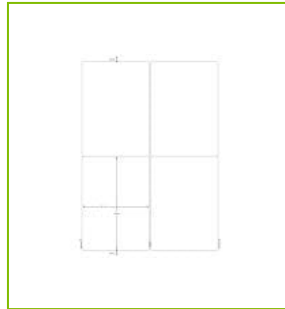

# LABELS 99,1 X 139MM – SQUARE CORNERS

KF02160

**DESCRIPTION SHORT:** Multipurpose labels with square corners - 99,1 x 139mm, 4 labels/sheet, 100 sheets/box

**PRODUCT LENGTH:** 30

**PRODUCT WIDTH:** 21.2

**PRODUCT HEIGHT:** 1.8

**TECHNICAL INFORMATION:** Label dimensions: 99,1 x 139mm  
4 labels/sheet: 2 horizontal x 2 vertical  
100 sheets/box

Top paper: 70gsm  
Backing paper: 55gsm  
FSC certified paper

**Reason 1 Q-CONSCIOUS:** Eco Labels