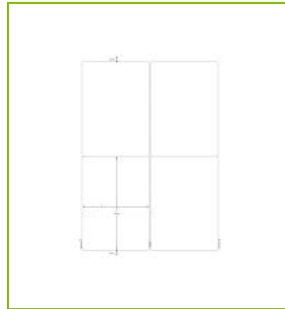

LABELS 99,1 X 139MM – SQUARE CORNERS

KF02160

DESCRIPTION SHORT: Multipurpose labels with square corners - 99,1 x 139mm, 4 labels/sheet, 100 sheets/box

PRODUCT LENGTH: 30

PRODUCT WIDTH: 21.2

PRODUCT HEIGHT: 1.8

TECHNICAL INFORMATION: Label dimensions: 99,1 x 139mm
4 labels/sheet: 2 horizontal x 2 vertical
100 sheets/box
Top paper: 70gsm
Backing paper: 55gsm
FSC certified paper

Reason 1 Q-CONSCIOUS: Eco Labels