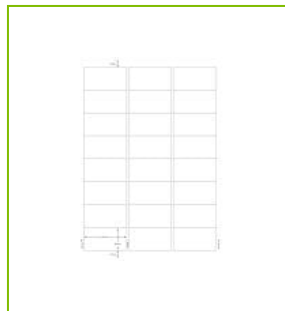

LABELS 63,5MM X 33,9MM – SQUARE CORNERS

KF02157

DESCRIPTION SHORT: Multipurpose labels with square corners - 63,5 x 33,9mm, 24 labels/sheet, 100 sheets/box

PRODUCT LENGHT: 30

PRODUCT WIDTH: 21.2

PRODUCT HEIGHT: 1.8

TECHNICAL INFORMATION: Label dimensions: 63,5 x 33,9mm
 24 labels/sheet: 3 horizontal x 8 vertical
 100 sheets/box
 Top paper: 70gsm
 Backing paper: 55gsm
 FSC certified paper

Reason 1 Q-CONSCIOUS: Eco Labels