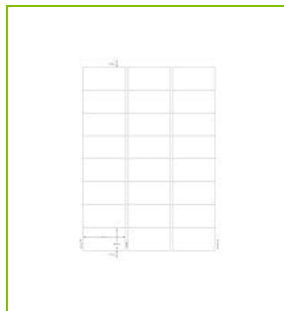

# LABELS 63,5MM X 33,9MM – SQUARE CORNERS

KF02157

**DESCRIPTION SHORT:** Multipurpose labels with square corners - 63,5 x 33,9mm, 24 labels/sheet, 100 sheets/box

**PRODUCT LENGHT:** 30

**PRODUCT WIDTH:** 21.2

**PRODUCT HEIGHT:** 1.8

**TECHNICAL INFORMATION:** Label dimensions: 63,5 x 33,9mm  
 24 labels/sheet: 3 horizontal x 8 vertical  
 100 sheets/box  
 Top paper: 70gsm  
 Backing paper: 55gsm  
 FSC certified paper