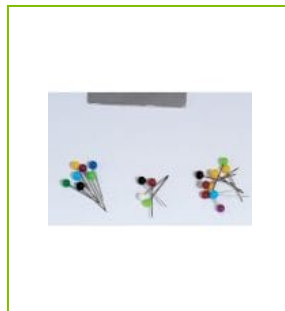

MAP PINS (COLOURED HEAD) – HANGING BOX

KF02030

DESCRIPTION SHORT:	Map Pins (in assorted colors) - hanging box of 60
PRODUCT LENGTH:	5.8
PRODUCT WIDTH:	2
PRODUCT HEIGHT:	10.5
COMMERCIAL INFORMATION:	Q-Connect Map Pins. Ideal to mark destinations or routes on a map. The Pins have a round plastic coloured head and are packed in a plastic hanging box, including 60 assorted coloured pins.
Reason 1 Q-CONSCIOUS:	Plastic reduction in packaging
PRODUCT WEIGHT:	0.0162
MADE IN:	China