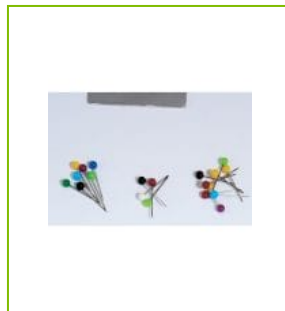

MAP PINS (COLOURED HEAD) – HANGING BOX

KF02030

| | |
|--------------------------------|--|
| DESCRIPTION SHORT: | Map Pins (in assorted colors) - hanging box of 60 |
| PRODUCT LENGTH: | 5.8 |
| PRODUCT WIDTH: | 2 |
| PRODUCT HEIGHT: | 10.5 |
| COMMERCIAL INFORMATION: | Q-Connect Map Pins. Ideal to mark destinations or routes on a map. The Pins have a round plastic coloured head and are packed in a plastic hanging box, including 60 assorted coloured pins. |
| Reason 1 Q-CONSCIOUS: | Plastic reduction in packaging |
| PRODUCT WEIGHT: | 0.0162 |
| MADE IN: | China |