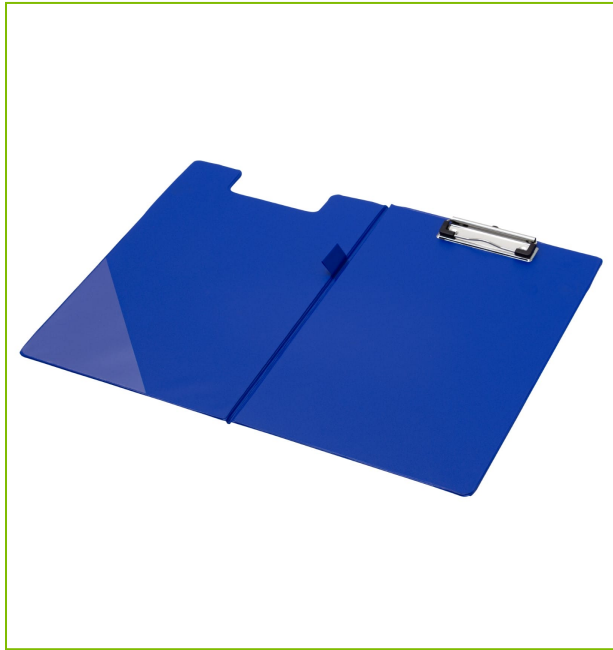

# PP CLIPBOARD, DOUBLE – BLUE

KF01301

<b>DESCRIPTION SHORT:</b>	PP double Clipboard, heavy duty metal clip, inside pocket, A4 - Blue
<b>PRODUCT LENGHT:</b>	31.5
<b>PRODUCT WIDTH:</b>	23
<b>PRODUCT HEIGHT:</b>	1.2
<b>COMMERCIAL INFORMATION:</b>	Q-Connect Foldover PP Clipboard. Rigid PP covered board with heavy duty clip and a handy inside pockets for loose papers. Suitable for foolscap and A4 papers. Colour - Blue.
<b>TECHNICAL INFORMATION:</b>	Dimensions&nbsp;open:&nbsp;47 x 33,6cm Dimensions&nbsp;closed: 24 x 33,6cm
<b>Reason 1 Q-CONSCIOUS:</b>	Switch from PVC to sustainable plastic
<b>PRODUCT WEIGHT:</b>	0.275