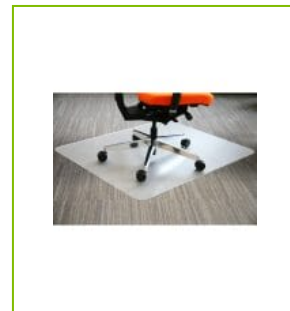

# RECYCLED PET CHAIR MAT, 120X130CM – FOR CARPETS

KF11411

## DESCRIPTION SHORT:

PET chair mats with recycled PET bottles, antislip lacquer on the bottom, 120x130cm - for carpets - mat is packed in a cardboard sleeve

## PRODUCT LENGHT:

130

## PRODUCT WIDTH:

120