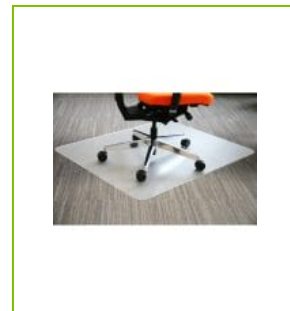

RECYCLED PET CHAIR MAT, 120X130CM – FOR CARPETS

KF11411

DESCRIPTION SHORT:

PET chair mats with recycled PET bottles, antislip lacquer on the bottom, 120x130cm - for carpets - mat is packed in a cardboard sleeve

PRODUCT LENGHT:

130

PRODUCT WIDTH:

120

PRODUCT HEIGHT:

0.18

COMMERCIAL INFORMATION:

Q-Connect chairs mats with 30% recycled PET bottles. Perfect to protect your carpet and your nature. One mat contains 60 recycled PET bottles. The mat has an antislip lacquer, is odorless, hygienically safe and antiallergenic. All edges and corners are rounded for safety reasons. Dimensions: 120x130cm x1.8mm

**TECHNICAL
INFORMATION:**

Odorless, non-toxic, antiallergenic, Phtalate free
Material: PET, 30% out of recycled PET bottles
Mat dimentions: 120 x 130cm x 1.8mm
Anti-slip on the bottom of the mat
Rounded edges
For use on carpets