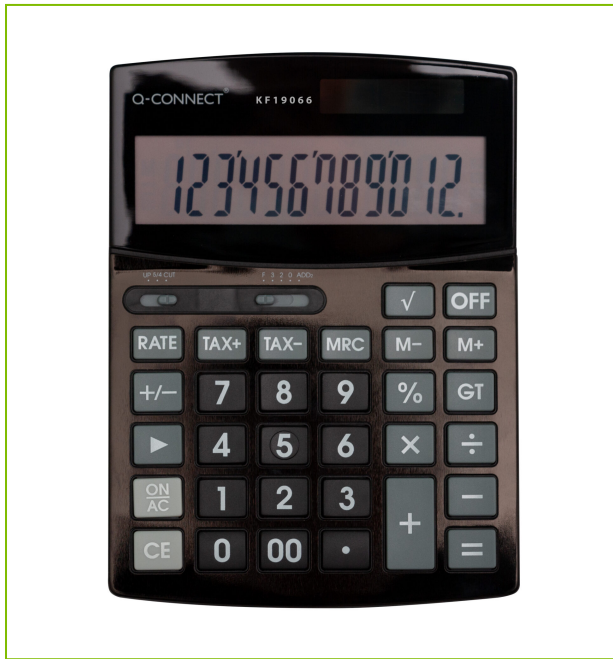

# LARGE BUSINESS CALCULATOR

KF19066

**DESCRIPTION SHORT:**

Large business table top calculator with 12 digit display, TAX-functions, rounding & decimal places selector, dual power

**PRODUCT LENGHT:**

19 cm

**PRODUCT WIDTH:**

14 cm

**PRODUCT HEIGHT:**

2.9 cm

**COMMERCIAL INFORMATION:**

Dual powered large business table top calculator. The calculator has a 12 digit display, 4 memory functions operated by 3 keys, a percentage key, sign change key, ON/OFF keys, square root key, 00-keys, Grand Total key, TAX function keys, a back space key and rounding/decimal places selectors. Battery type : LR44X1.

**TECHNICAL  
INFORMATION:**

Battery: LR 1130 battery which is compatible with GP 189 battery.

display: 12 digit dual powered display

extra: percentage key

Extra: sign change key (+/-)

Extra: ON/OFF keys

Extra: square root key

Extra: TAX function keys

Extra: 00-key

**Reason 1 Q-CONSCIOUS:** Recycled materials

**PRODUCT WEIGHT:** 0.205 kg

**MADE IN:** China