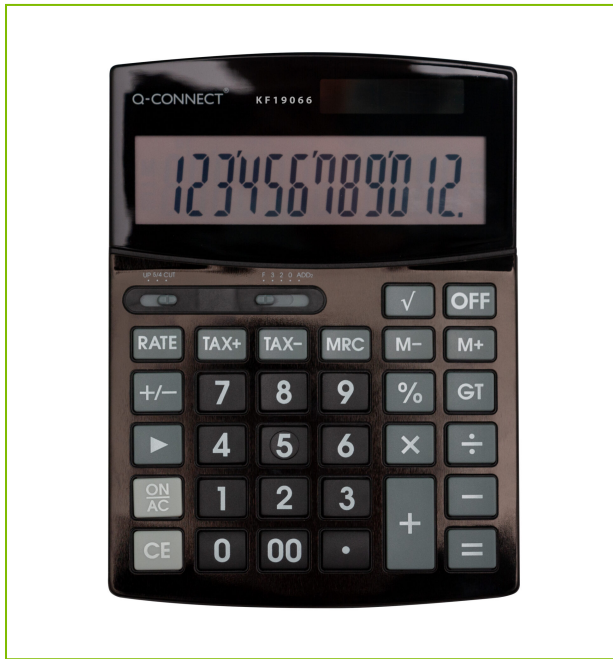

LARGE BUSINESS CALCULATOR

KF19066

DESCRIPTION SHORT: Large business table top calculator with 12 digit display, TAX-functions, rounding & decimal places selector, dual power

PRODUCT LENGHT: 19 cm

PRODUCT WIDTH: 14 cm

PRODUCT HEIGHT: 2.9 cm

COMMERCIAL INFORMATION: Dual powered large business table top calculator. The calculator has a 12 digit display, 4 memory functions operated by 3 keys, a percentage key, sign change key, ON/OFF keys, square root key, 00-keys, Grand Total key, TAX function keys, a back space key and rounding/decimal places selectors. Battery type : LR44X1.

**TECHNICAL
INFORMATION:**

Battery: LR 1130 battery which is compatible with GP 189 battery.

display: 12 digit dual powered display

extra: percentage key

Extra: sign change key (+/-)

Extra: ON/OFF keys

Extra: square root key

Extra: TAX function keys

Extra: 00-key

Reason 1 Q-CONSCIOUS: Recycled materials

PRODUCT WEIGHT: 0.205 kg

MADE IN: China