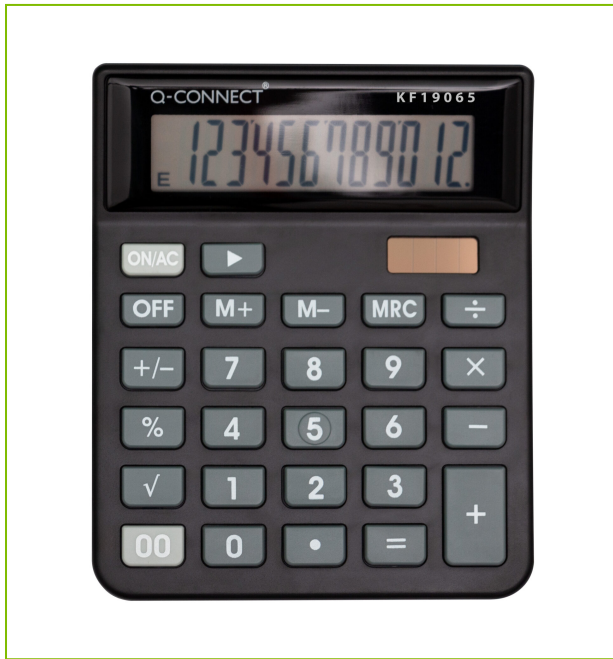

MEDIUM CALCULATOR

KF19065

DESCRIPTION SHORT: Medium table top calculator with 12 digit display, ON/OFF keys, dual power

PRODUCT LENGHT: 12.7 cm

PRODUCT WIDTH: 10.5 cm

PRODUCT HEIGHT: 2.4 cm

COMMERCIAL INFORMATION: Dual powered medium table top calculator. The calculator has a 12 digit display, 4 memory functions operated by 3 keys, a percentage key, sign change key, ON/OFF keys, square root key, 00-key and a back space key. Battery type : LR1130X1.

**TECHNICAL
INFORMATION:**

Battery: LR 1130 battery which is compatible with GP 189 battery.

Display: 12 digit dual powered display

Extra: percentage key

Extra: sign change key (+/-)

Extra: ON/OFF keys

Extra: square root key

Extra: 00-key

Extra: back space key

Reason 1 Q-CONSCIOUS: Recycled materials

PRODUCT WEIGHT: 0.093 kg

MADE IN: China