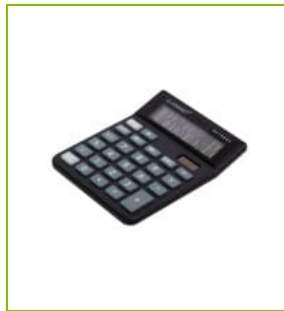

# MEDIUM CALCULATOR

KF19065

**DESCRIPTION SHORT:** Medium table top calculator with 12 digit display, ON/OFF keys, dual power

**PRODUCT LENGHT:** 12.7 cm

**PRODUCT WIDTH:** 10.5 cm

**PRODUCT HEIGHT:** 2.4 cm

**COMMERCIAL INFORMATION:** Dual powered medium table top calculator. The calculator has a 12 digit display, 4 memory functions operated by 3 keys, a percentage key, sign change key, ON/OFF keys, square root key, 00-key and a back space key. Battery type : LR1130X1.

**TECHNICAL  
INFORMATION:**

Battery: LR 1130 battery which is compatible with GP 189 battery.

Display: 12 digit dual powered display

Extra: percentage key

Extra: sign change key (+/-)

Extra: ON/OFF keys

Extra: square root key