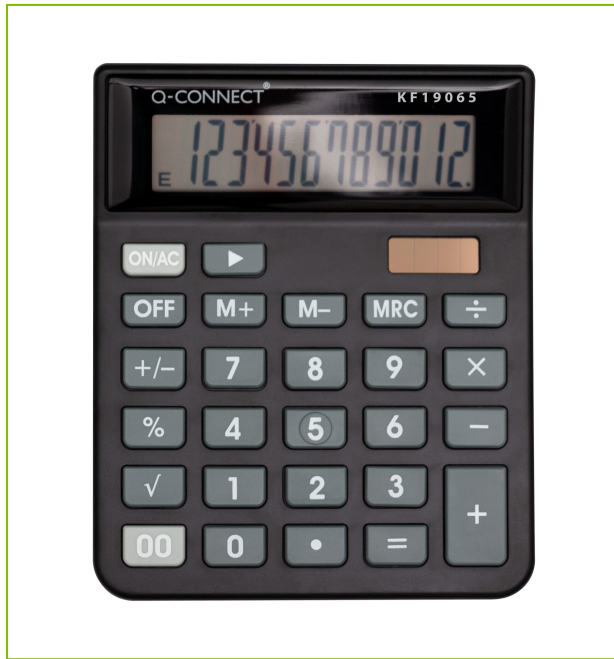

# MEDIUM CALCULATOR

KF19065

**DESCRIPTION SHORT:** Medium table top calculator with 12 digit display, ON/OFF keys, dual power

**PRODUCT LENGHT:** 12.7 cm

**PRODUCT WIDTH:** 10.5 cm

**PRODUCT HEIGHT:** 2.4 cm

**COMMERCIAL INFORMATION:** Dual powered medium table top calculator. The calculator has a 12 digit display, 4 memory functions operated by 3 keys, a percentage key, sign change key, ON/OFF keys, square root key, 00-key and a back space key. Battery type : LR1130X1.

**TECHNICAL  
INFORMATION:**

Battery: LR 1130 battery which is compatible with GP 189 battery.

Display: 12 digit dual powered display

Extra: percentage key

Extra: sign change key (+/-)

Extra: ON/OFF keys

Extra: square root key