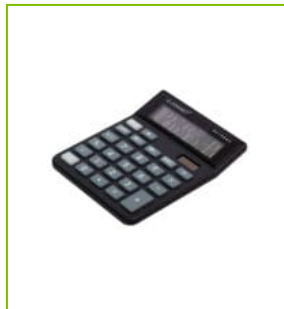

MEDIUM CALCULATOR

KF19065

DESCRIPTION SHORT: Medium table top calculator with 12 digit display, ON/OFF keys, dual power

PRODUCT LENGHT: 12.7 cm

PRODUCT WIDTH: 10.5 cm

PRODUCT HEIGHT: 2.4 cm

COMMERCIAL INFORMATION: Dual powered medium table top calculator. The calculator has a 12 digit display, 4 memory functions operated by 3 keys, a percentage key, sign change key, ON/OFF keys, square root key, 00-key and a back space key. Battery type : LR1130X1.

**TECHNICAL
INFORMATION:**

Battery: LR 1130 battery which is compatible with GP 189 battery.

Display: 12 digit dual powered display

Extra: percentage key

Extra: sign change key (+/-)

Extra: ON/OFF keys

Extra: square root key